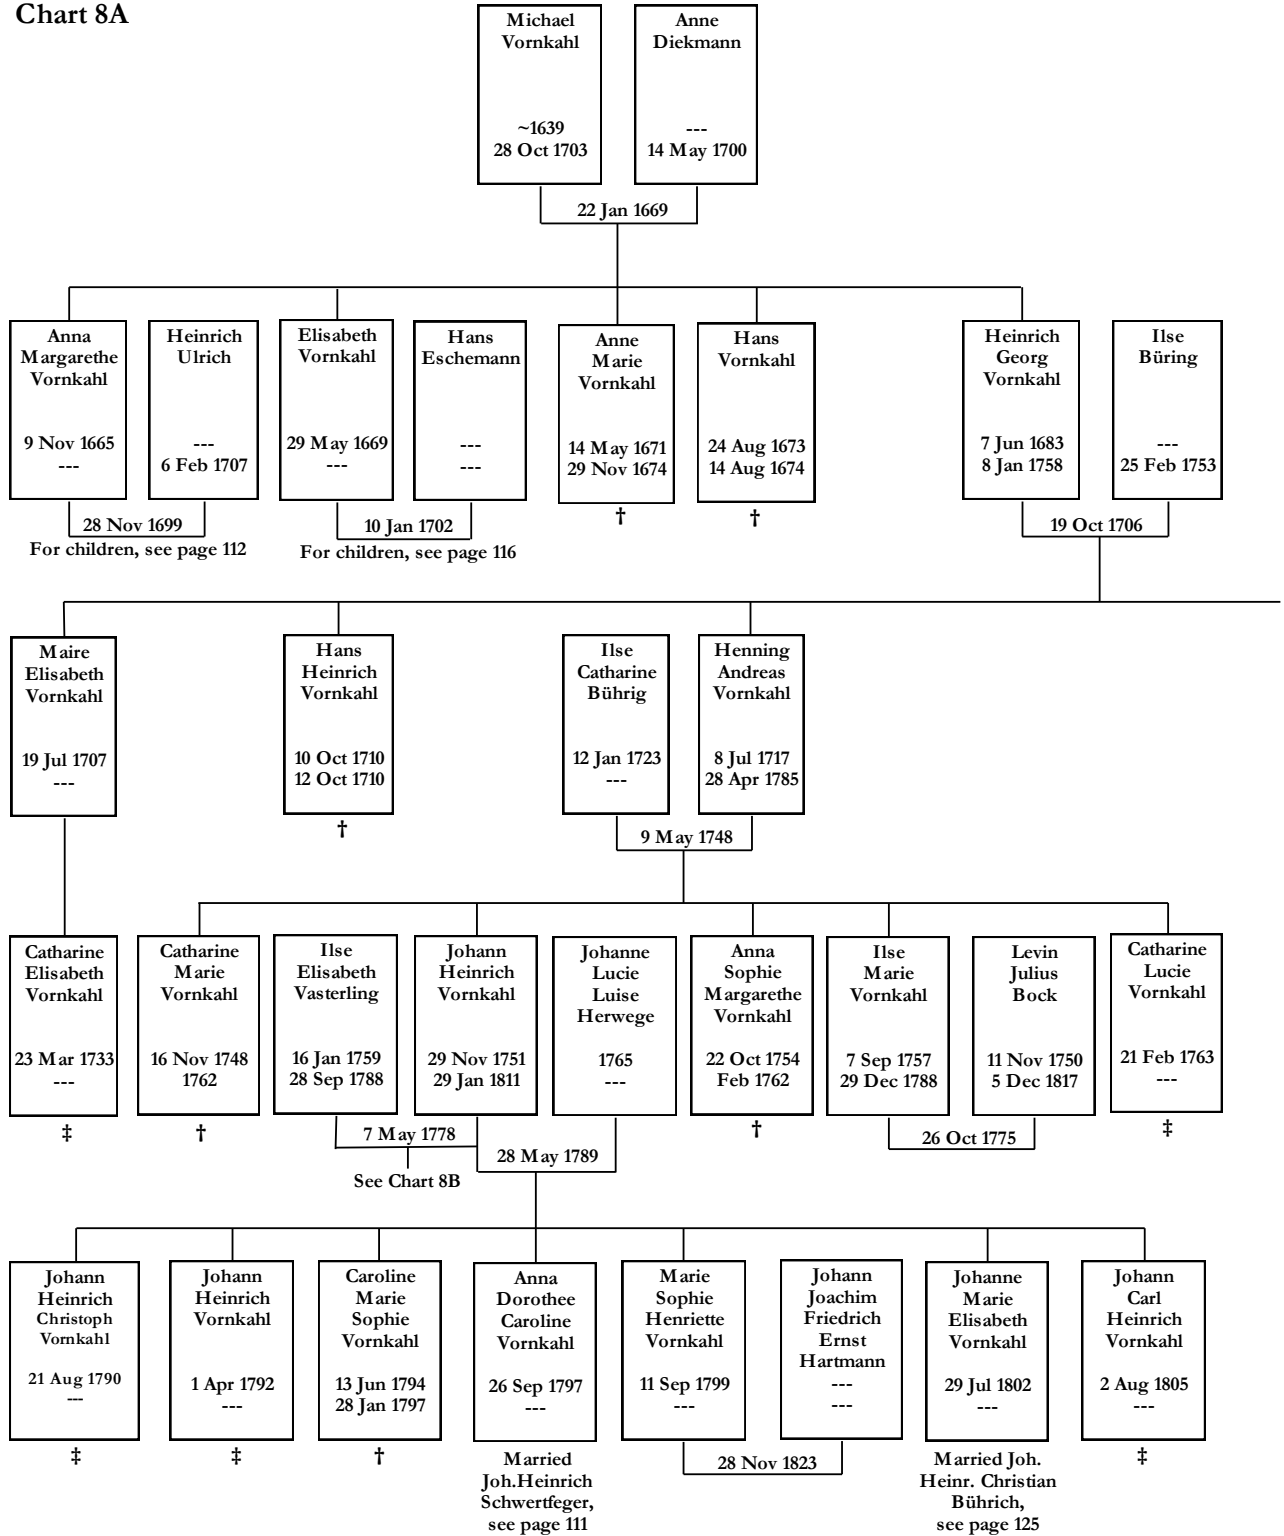

Chart 8A

VORNKAHL

Chart 8A