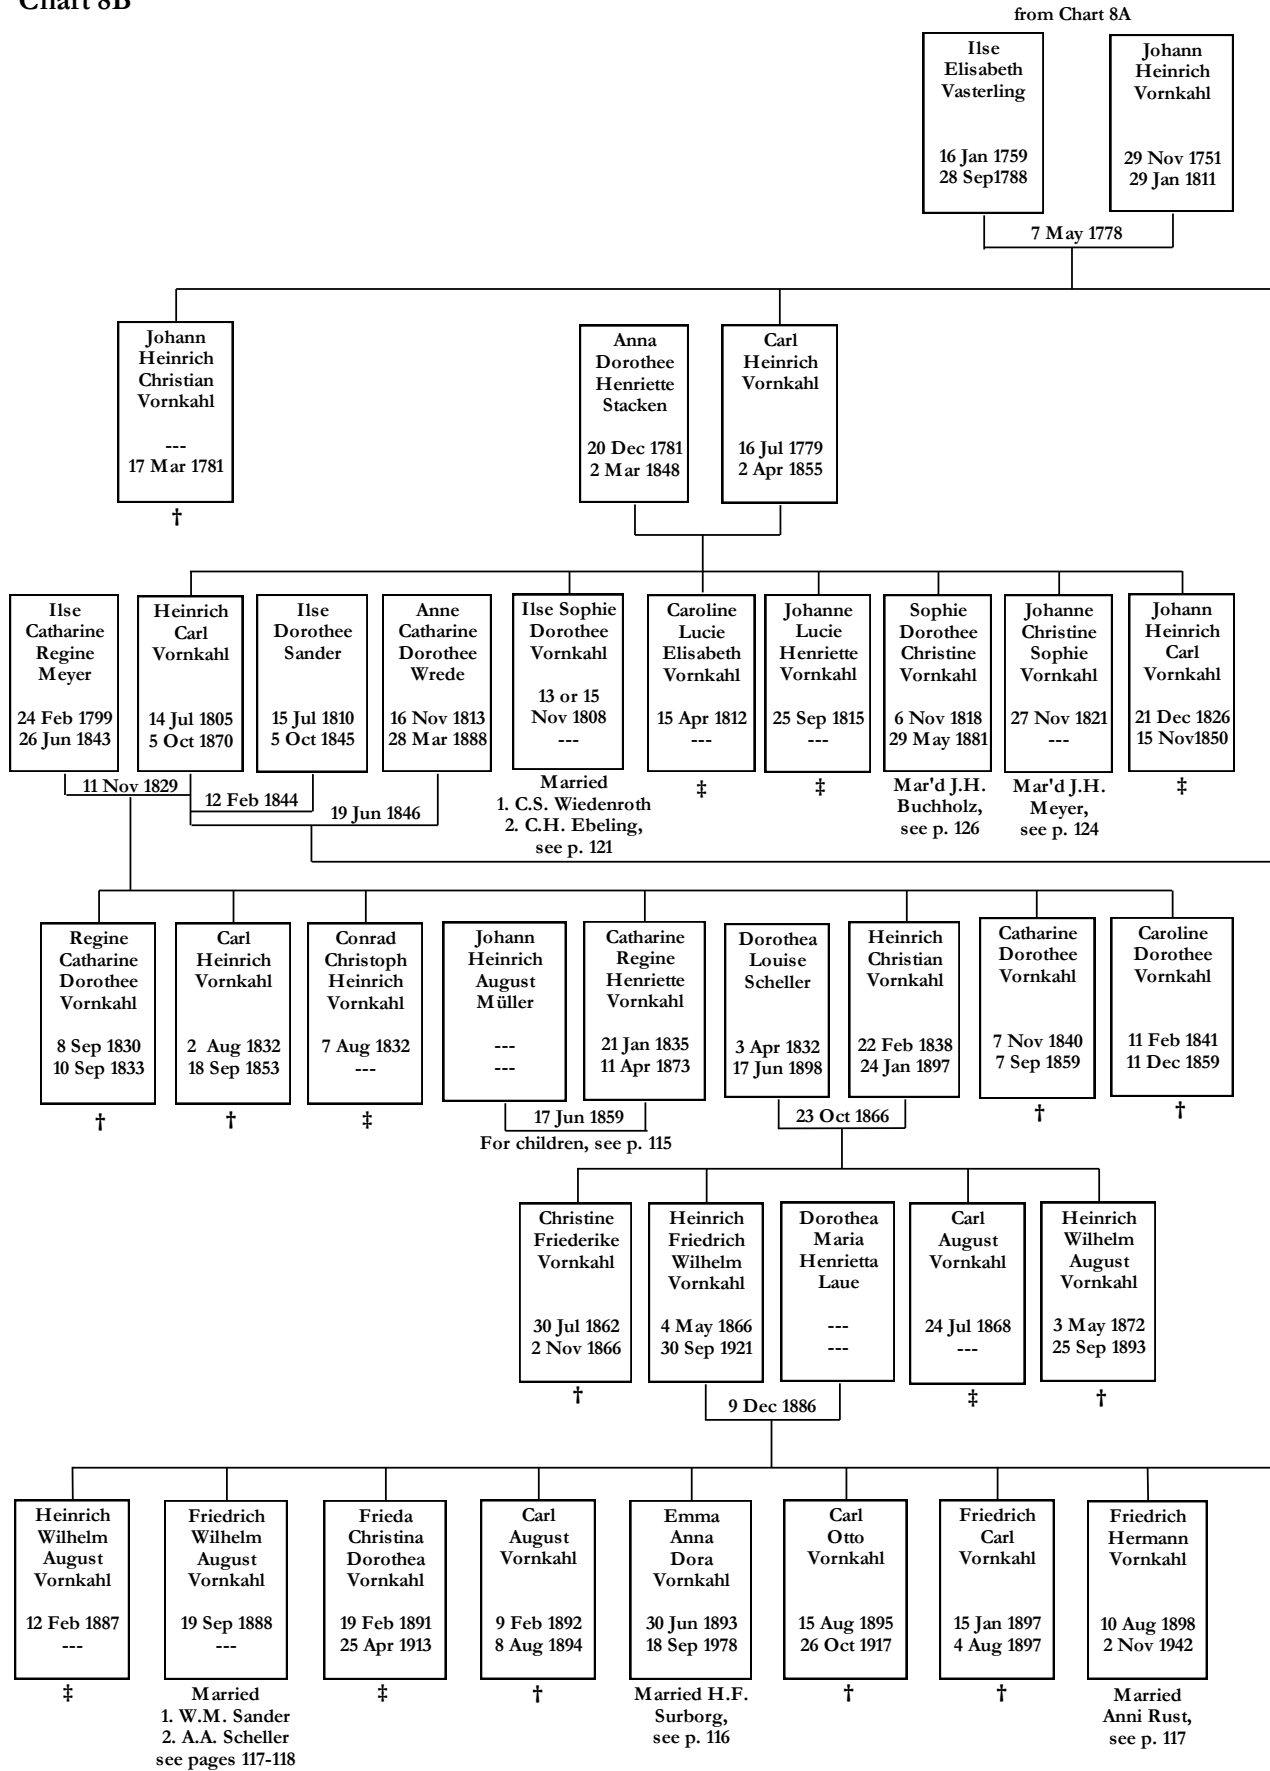

VORNKAHL

Chart 8B